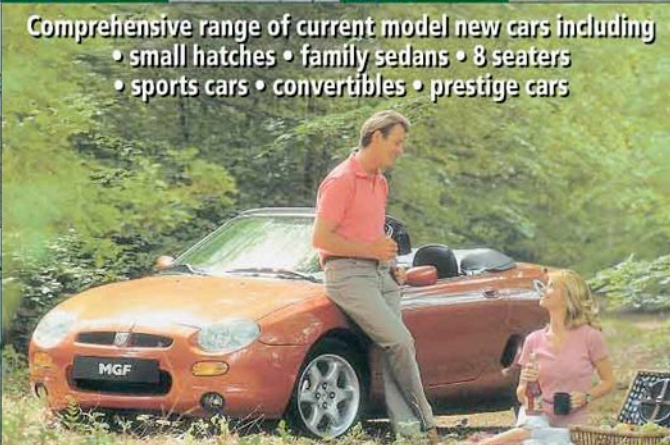

## 9243 1550

Mini Cooper Cabrio

BMW Z4

BMW X5

Toyota Tarago

Mazda 2 Neo

Comprehensive range of current model new cars including

- small hatches • family sedans • 8 seaters
- sports cars • convertibles • prestige cars

Audi TT

BMW 735

SAAB Convertible

Porsche Boxster

BMW 320

Jeep

VW Beetle

**EXCLUSIVE ACCOMMODATION/CAR PACKAGES AVAILABLE**